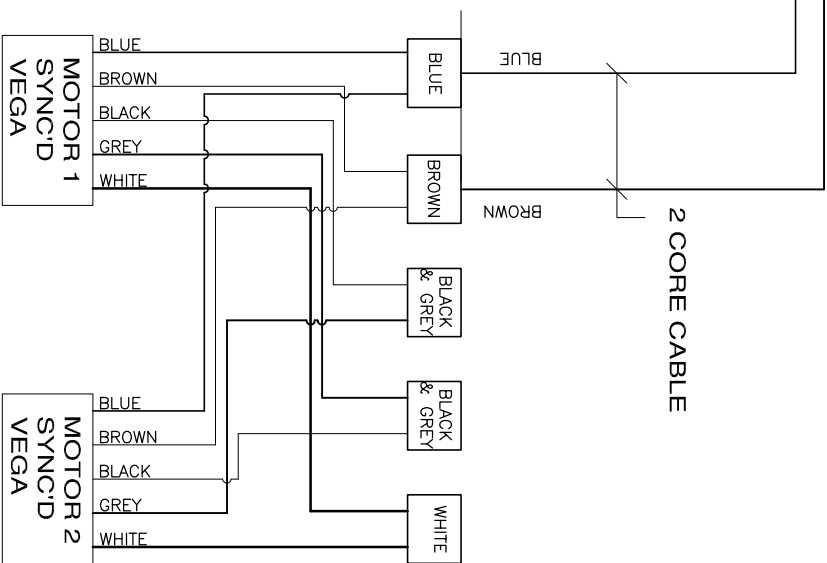

*OTHER ACTUATOR (BR/BL CABLING) MAY DIFFER

Rev	Date	Description
A		FIRST ISSUE

<p>THIS DRAWING REMAINS THE COPYRIGHT OF DUPLUS ARCHITECTURAL SYSTEMS LTD. AND MUST NOT BE REPRODUCED WITHOUT PRIOR AUTHORIZATION.</p>	<p>370 Mellon Road, Leicester LE4 7SL Tel: 0116 2610710 Fax: 0116 2610539</p>		<p>DUPUS WORKS - EACH MANUFACTURED COMPONENT ± 1 mm SITE INSTALLED COMPOSITE FRAMES ± 10 mm</p>	<p>Job No: SBO08</p>
<p>Scale: NTS</p>		<p>Drawn:</p>		<p>Job No: SBO08</p>
<p>DUPLUS</p>		<p>CONTACT: SB REPRESENTATIVES</p>		<p>Rev: A</p>
<p>DUPLUS</p>		<p>SYNCD ACTUATOR WIRING DIAGRAM</p>		<p>Rev: A</p>